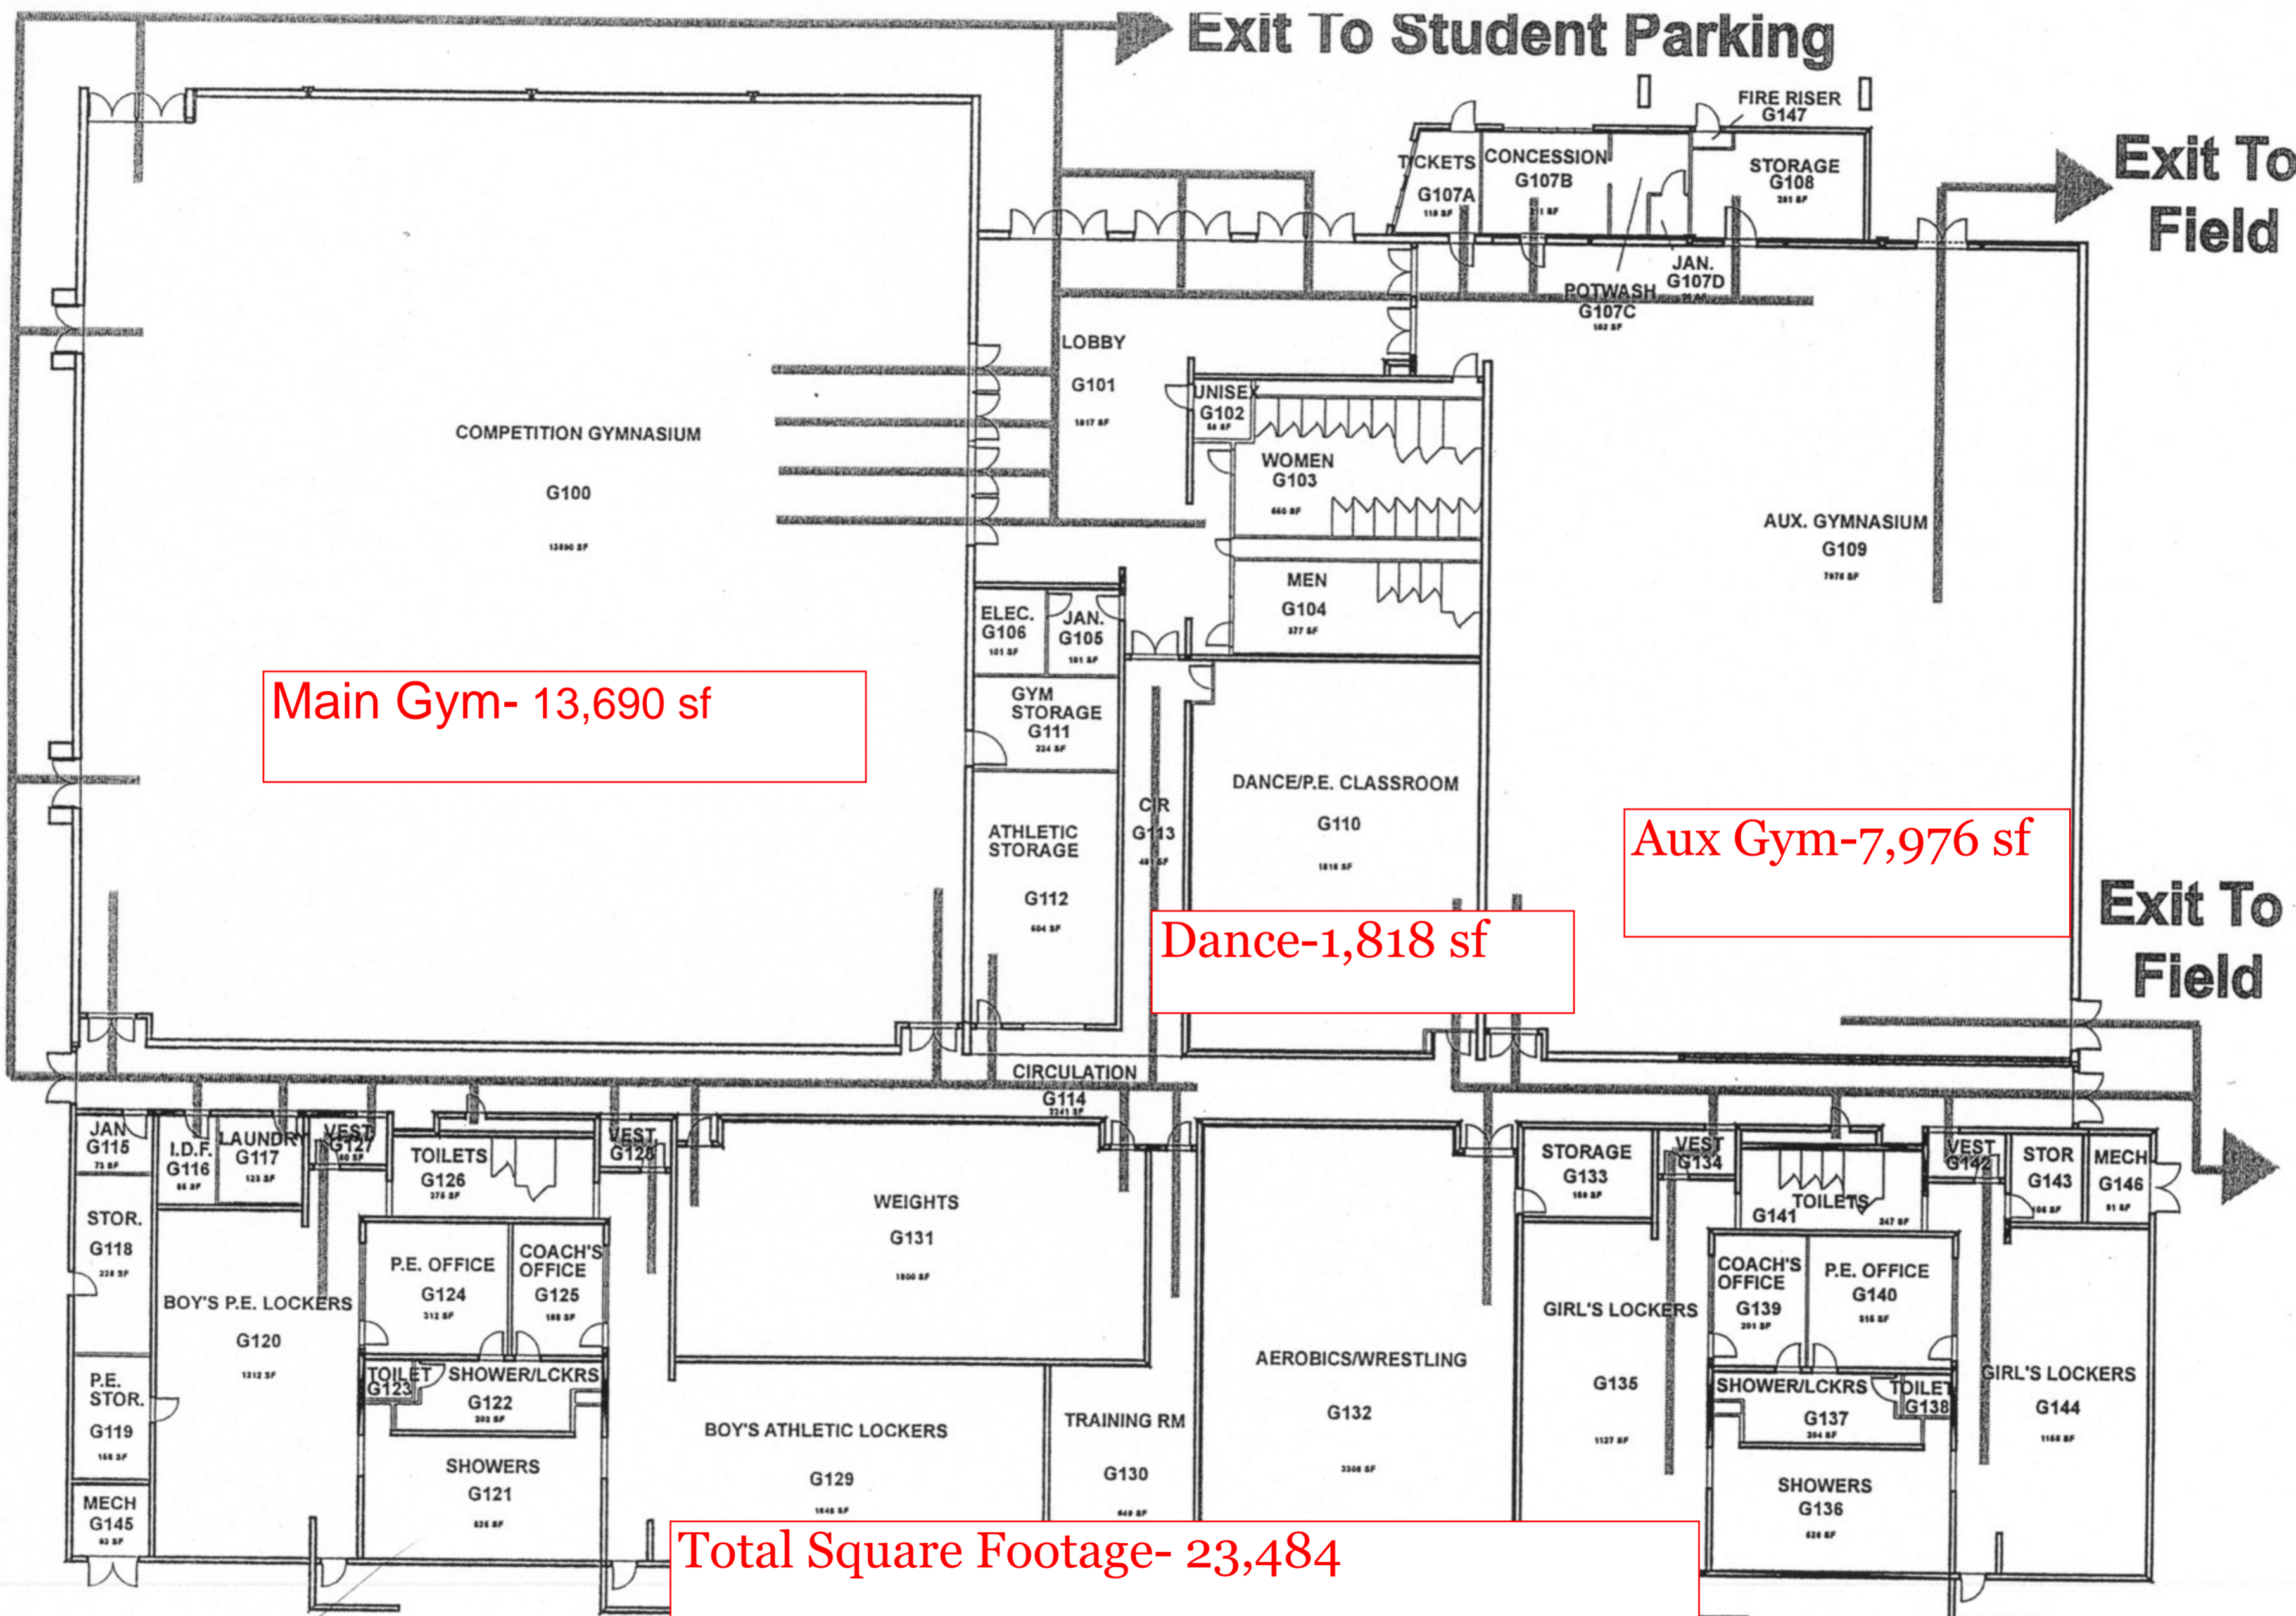

Exit To Student Parking

Exit To Field

Main Gym- 13,690 sf

Aux Gym-7,976 sf

Dance-1,818 sf

Total Square Footage- 23,484

Rosemont High School

9594 Kiefer Blvd. Sacramento, CA 95827

G Wing

EVACUATION ROUTES