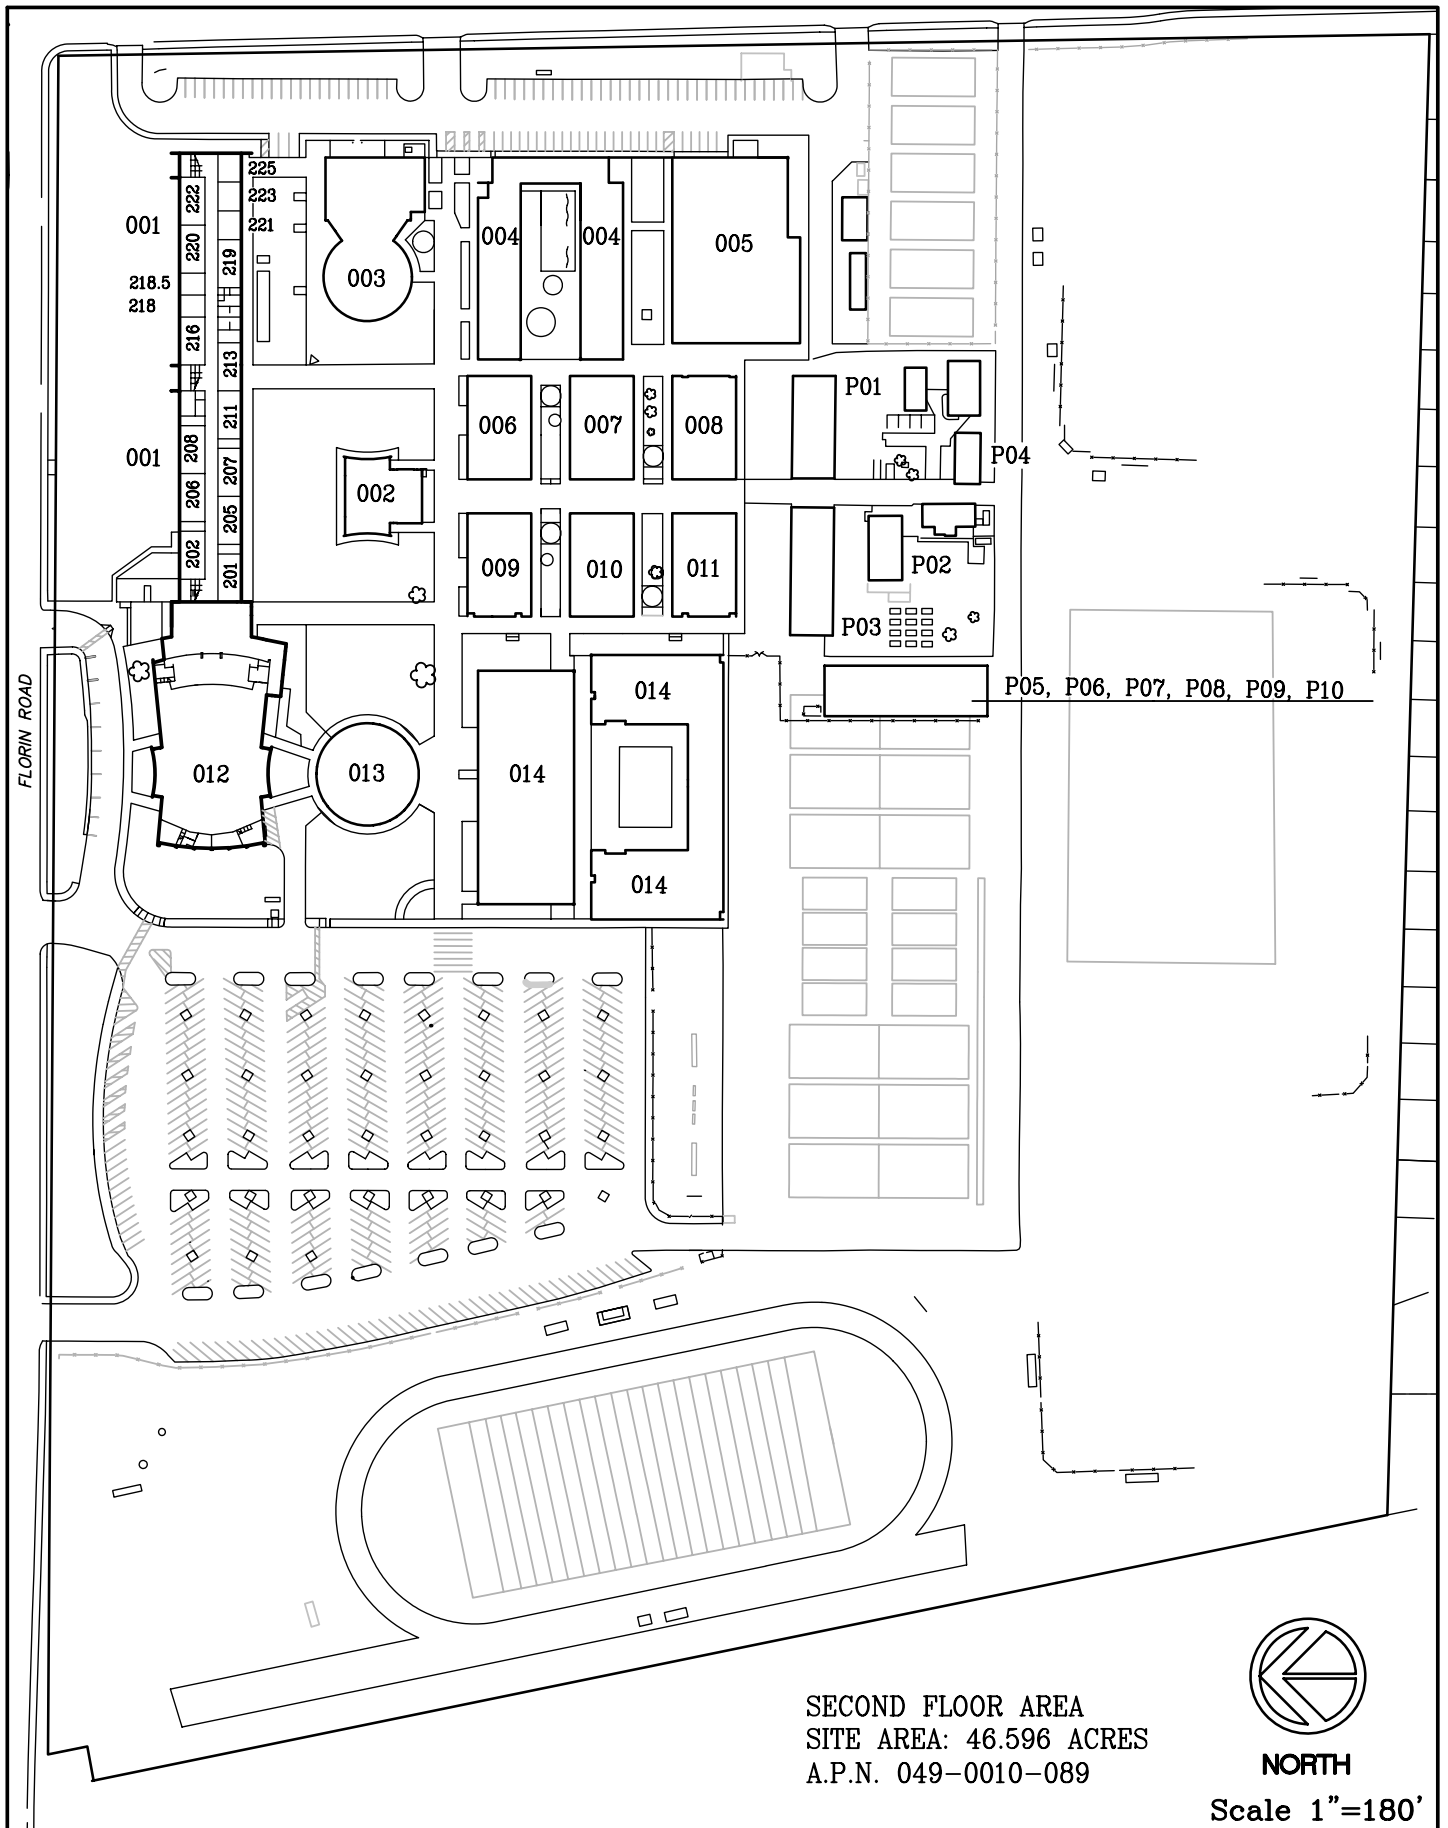

Luther Burbank High School (530)
 3500 Florin Road
 SACRAMENTO CITY UNIFIED SCHOOL DISTRICT

EXISTING SITE DIAGRAM

DECEMBER 2003

Luther Burbank High School (530)
 3500 Florin Road
 SACRAMENTO CITY UNIFIED SCHOOL DISTRICT

EXISTING SITE DIAGRAM

DECEMBER 2003